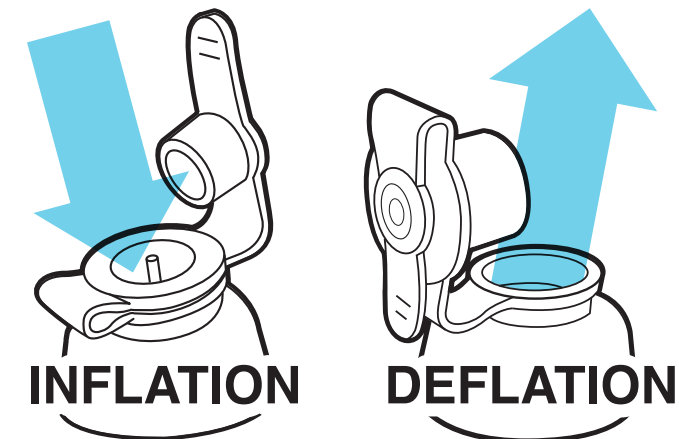

Features:

Bull Party Tube

Part# PT-Bull-01
UPC 815898022108
WHSL \$10.00
MSRP \$20.00
Case Qty. 10

Features:

Penguin Party Tube

Part# PT-Penguin-01
UPC 815898020166
WHSL \$10.00
MSRP \$20.00
Case Qty. 10

Features:

VS. OTHER TUBE BRANDS

FEATURES

60 sec. (w/pump)*	INFLATION TIME	9 min. (w/pump)*
30 sec. (w/pump)*	DEFLATION TIME	12 min. (w/pump)*
.30mm	MATERIAL	.23mm
1/2 Ton	WEIGHT CAPACITY	N/A

The **Rapid Valve®** System is **10X faster** than traditional valves. Gofloats® only have one chamber for quicker inflation and deflation.